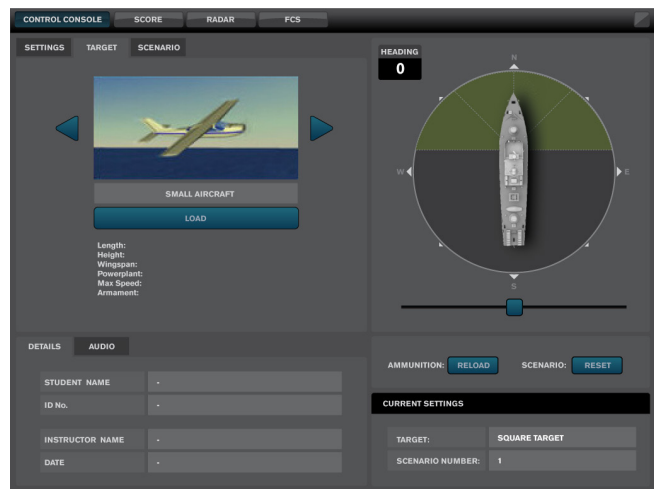

.50 CALIBER Machine Gun Simulator

The CALIBER .50 Machine Gun Simulator is used in the training of Navy gunnery personnel. It has real life scenario implementation in an augmented reality situation using actual decommissioned weaponry, real ship audio and movable gunnery platforms. It has multiple scenario selection, with adjustable targets and environment conditions. It has a separate instructor console with real time monitoring and feedback of lesson implementation with automated student lesson plan recording.

Email: info@reamda.com
Web: www.reamda.com

Instructor system

The instructor system is designed to enhance the quality of simulation training by providing complete, intuitive and user-friendly control of exercises and to develop customized exercise modules. The instructor system also allows for the modification of lesson difficulty by reducing or increasing the target kill zone. Training records are maintained after each lesson incorporating, the number of shots fired, number of shots on target or in the vicinity of the target, and the conditions and exact implementation of each lesson.

Adaptable Environment Conditions available for instructor to change at run time. These include:

- Time of day [effects brightness and visibility]
- Precipitation, Cloud cover, Fog
- Wind,
- Sea state

Each target has several adjustable parameters including variations in speed, location, position, course, orientation and can also incorporate multiple target insertion in both friendly and threat situations.